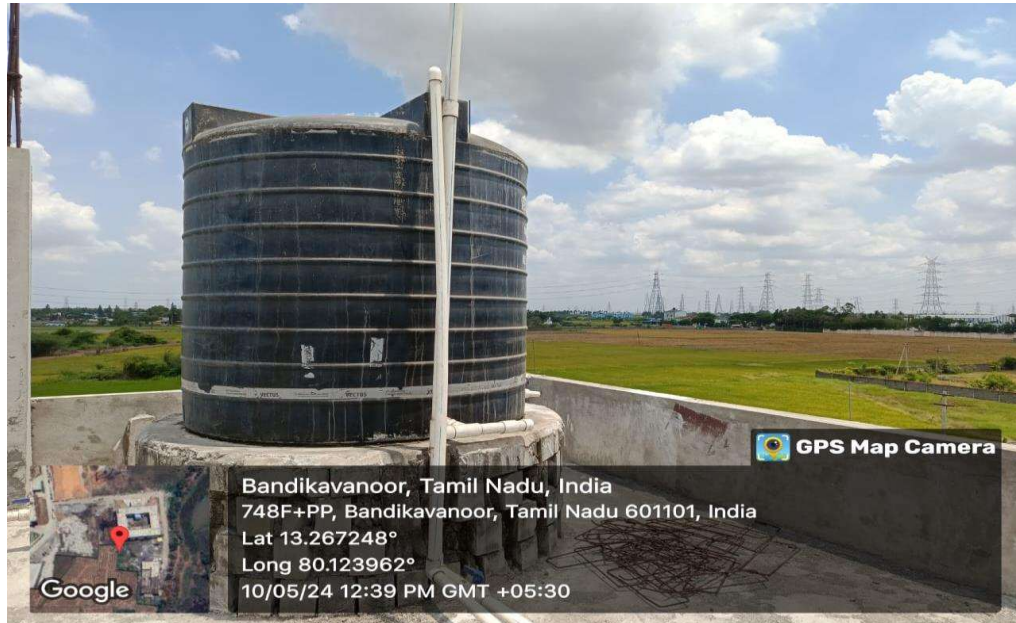

TANKS IN VMCH CAMPUS

TANKS IN GIRLS HOSTEL, VMCH CAMPUS

REGISTRAR
Registrar
Vels Institute of Science, Technology
(Autonomous)

TANKS IN BOYS HOSTEL, VMCH CAMPUS

TANKS IN GIRLS HOSTEL, VISTAS CAMPUS

TANKS IN BOYS HOSTEL, VISTAS CAMPUS

TANKS IN GIRLS HOSTEL, VISTAS CAMPUS

REGISTRAR
Registrar
Vels Institute of Science, Technology
& Advanced Studies

TANKS IN THAZHAMBUR CAMPUS

RCC TANK IN THALAMBUR

RCC Tanks Capacity in Thalambur Campus

S.No	Location	Capacity
1	Hospital Tank	40000 Ltr
2	Physiotherapy College Tank	50000 Ltr
3	Boys Hostel & College Mess	40000 Ltr
4	Girls Hostel (BDS & Nursing)	35000 Ltr
5	Common Tank (Library, Auditorium)	2000 Ltr