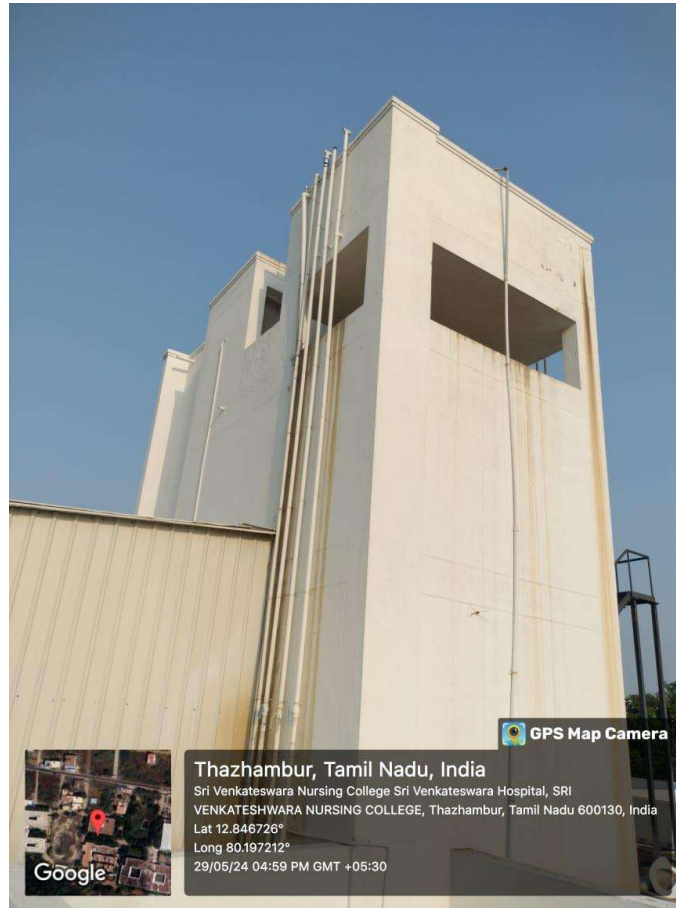

TANKS IN GIRLS HOSTEL, VISTAS CAMPUS

REGISTRAR
Registrar
Vels Institute of Science, Technology
& Advanced Studies

TANKS IN THAZHAMBUR CAMPUS

RCC TANK IN THALAMBUR

RCC Tanks Capacity in Thalambur Campus

S.No	Location	Capacity
1	Hospital Tank	40000 Ltr
2	Physiotherapy College Tank	50000 Ltr
3	Boys Hostel & College Mess	40000 Ltr
4	Girls Hostel (BDS & Nursing)	35000 Ltr
5	Common Tank (Library, Auditorium)	2000 Ltr