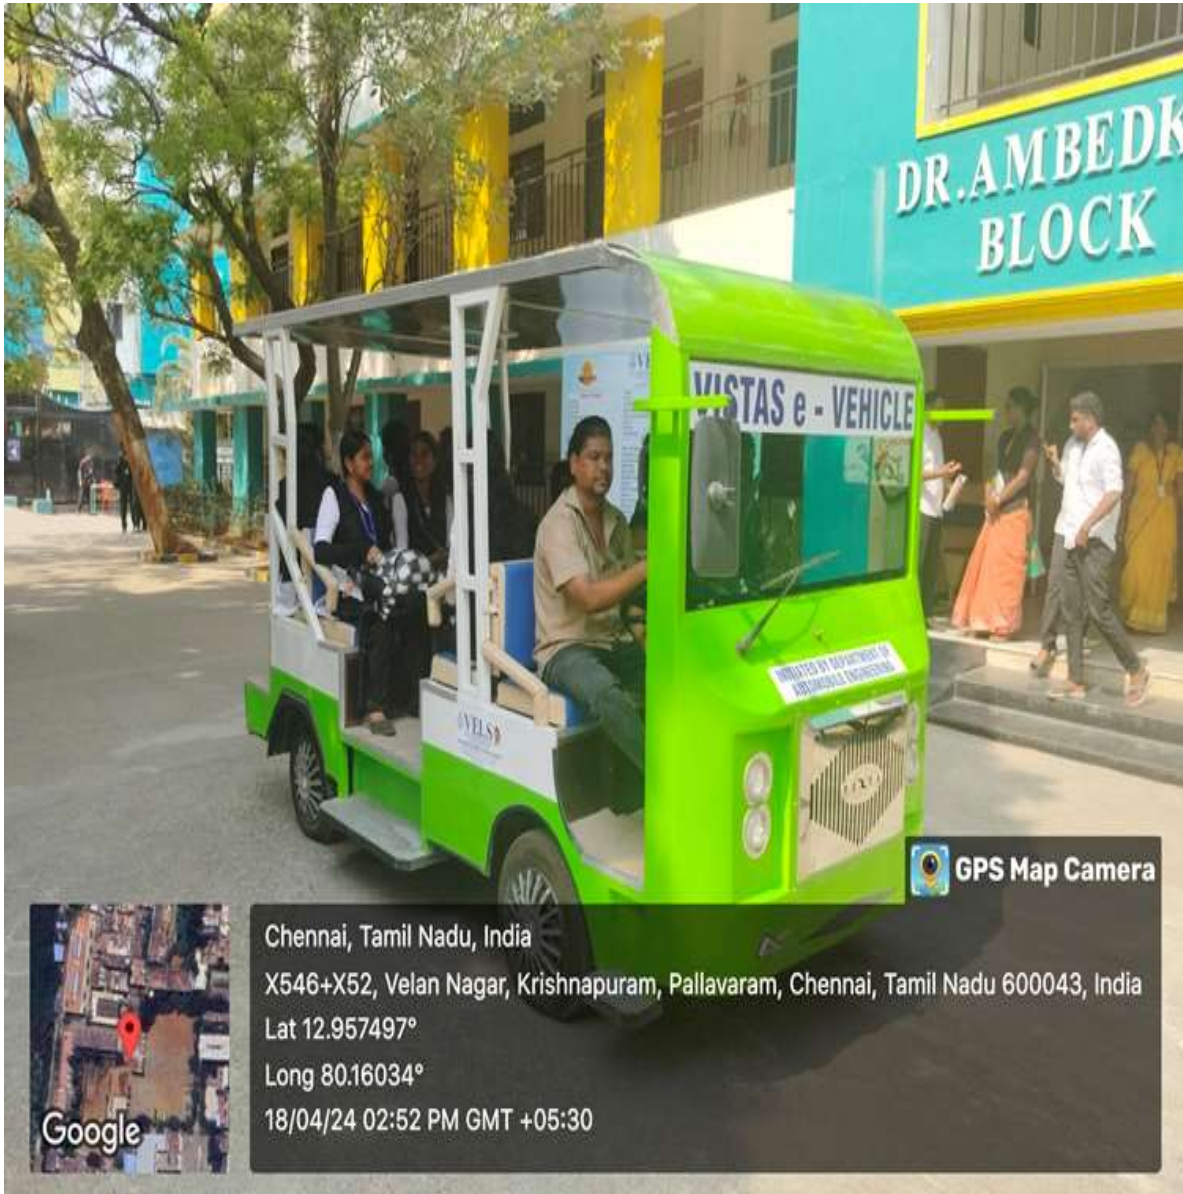

E-VEHICLE TRANSPORT INSIDE THE PALLAVARAM CAMPUS

REGISTRAR
Registrar
Vels Institute of Science, Technology
& Advanced Studies (VISTAS)
Pallavaram, Chennai - 600 117.