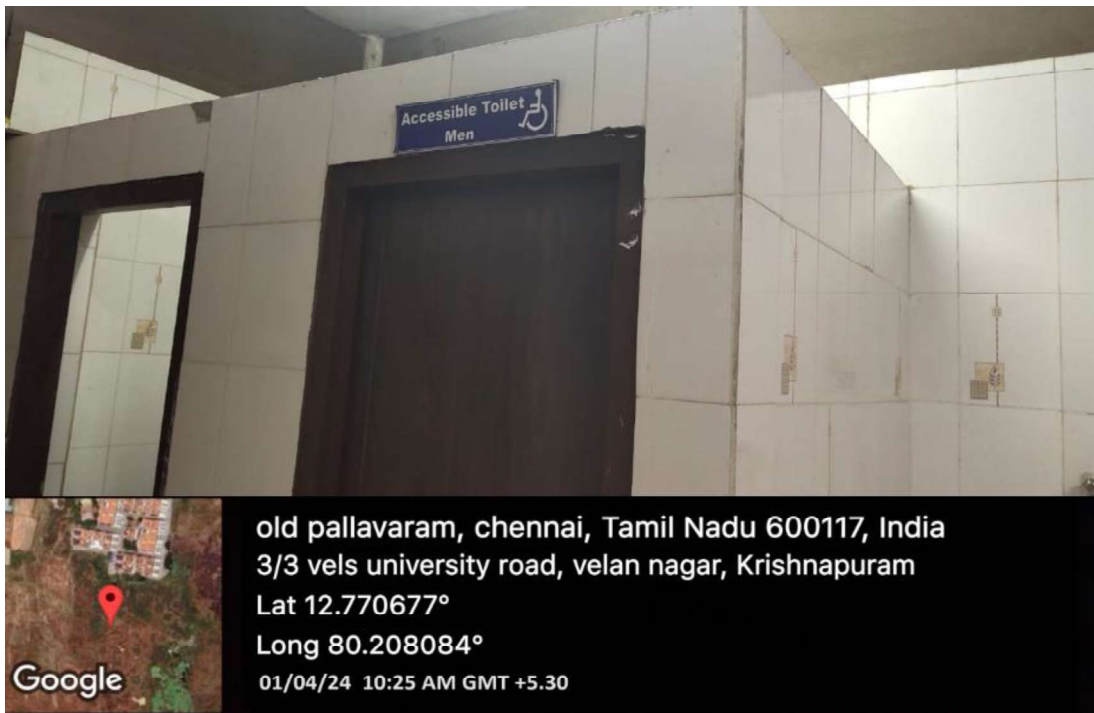

DISABLED-FRIENDLY WASHROOMS

2. Disabled-friendly washrooms:

Disabled-friendly washrooms available in VISTAS for thoughtful consideration of accessibility features to ensure they are usable and comfortable for individuals with disabilities.

ACCESSIBLE TOILETS IN VISTAS

ACCESSIBLE TOILETS IN VISTAS

DIVYANGJAN FACILITIES IN ACCESSIBLE TOILETS

 **Chennai, Tamil Nadu, India**
X546+J6G, Velan Nagar, Krishnapuram, Pallavaram, Chennai, Tamil Nadu
600043, India
Lat 12.956663°
Long 80.160669°
04/04/24 11:34 AM GMT +5.30